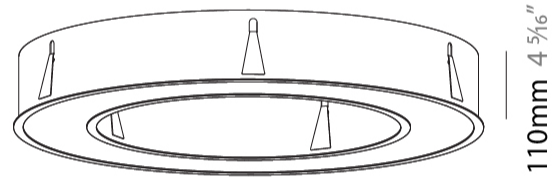

#### PHYSICAL

Shape: Round
Diameter (mm): 970
Diameter (in): 38 <sup>3</sup> / <sub>16</sub>
Height (mm): 110
Height (in): 4 <sup>5</sup> / <sub>16</sub>
Min. Recessing Depth (mm): 120
Min. Recessing Depth (in): 4 <sup>3</sup> / <sub>4</sub>
Light Distribution: Direct
Weight (kg): 11.164
Weight (lbs): 24.61
Diffuser: PMMA - Opal or Micro-Prism
Fixture Finish: SSR / BKV / CWI / CRY / HAB / UFT / ITA / RUA / FTG / MYG / LOD / PUS / FRO / FUP / KIA / POP / BLS / SPG / MEY / GOH / GUM / CHC / COM / ABZ / JAG / OBR / MOS / ROR
Fixture Material: Aluminum
Cut-out Measurements: 960mm / 37 13/16" x 640mm / 25 3/16"

#### RATINGS AND CERTIFICATIONS

Certified By: Certified for North American Standards
IP rating: IP20

Ø 628mm 24 3/4"

Ø 970mm 38 3/16 "

960mm x 640mm  
37 13/16" x 25 3/16"

120mm  
4 3/4"

10 - 15mm  
3/8" - 9/16"